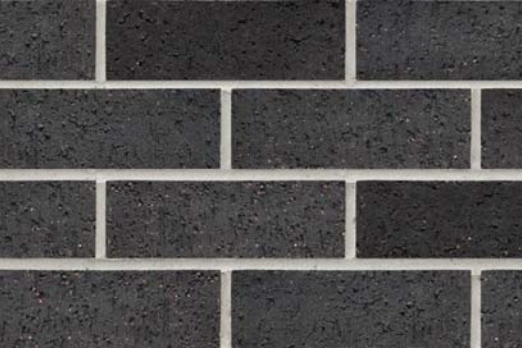

Brick Selections

CATEGORY 5

INDUSTRIAL CHAR